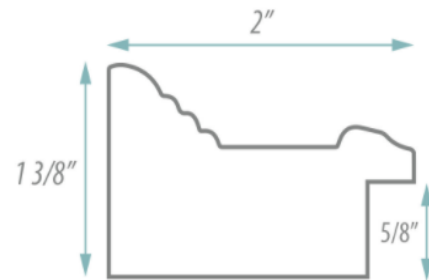

#### FEATURES:

- ONE 21X36" HIGH RESOLUTION SILVER PLATE GLASS MIRROR SIZE W/ DECORATIVE FRAME.
- "WALL HUGGER" HANGER FOR MOUNTING INCLUDED.
- STANDARD MOUNTING STYLE IS VERTICAL. FOR HORIZONTAL, PLEASE SPECIFY WHEN ORDERING.
- PACKED IN FOUR WALL (FOLDED DOUBLE WALL) CORRUGATION.
- STYLE: CLASSIC
- COLOR: BLACK/SILVER
- FINISH: ACCENT/MATTE

#### MIRROR FINISHES:

- FLAT POLISHED EDGE
- BEVELED EDGE

**OVERALL SIZE DIMENSION: 25" WIDE X 40" HIGH X 1 3/8" DEEP**